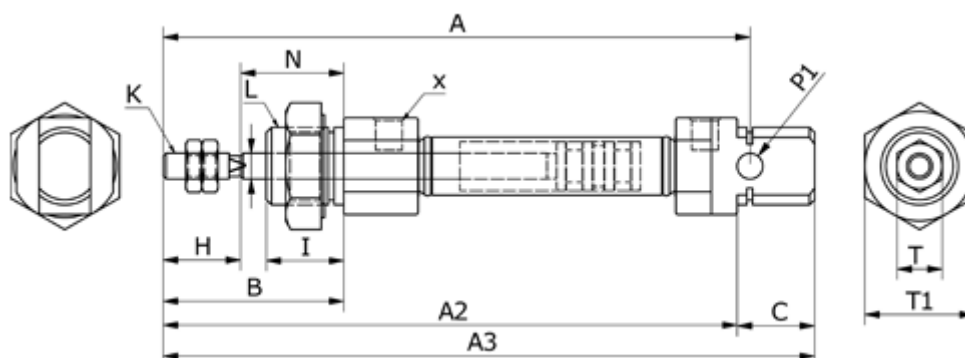

Data Sheet

Article number: 58MI20S0250CAG

Description: Cylinder MI-20x250-S-CA-G, Ø20x250
Double acting type - port 1/8"

Measures

A	= 115	K	= M8x1,25	V = 8
A2	= 62	L	= M22x1,5	X = 1/8"
A3	= 126	N	= 24	
B	= 44	O	= 11	
Bore diameter	= 20	P1	= 8	
C	= 20	Stroke	= 250	
HS	= 20	T	= 12	
I	= 20	T1	= 29	